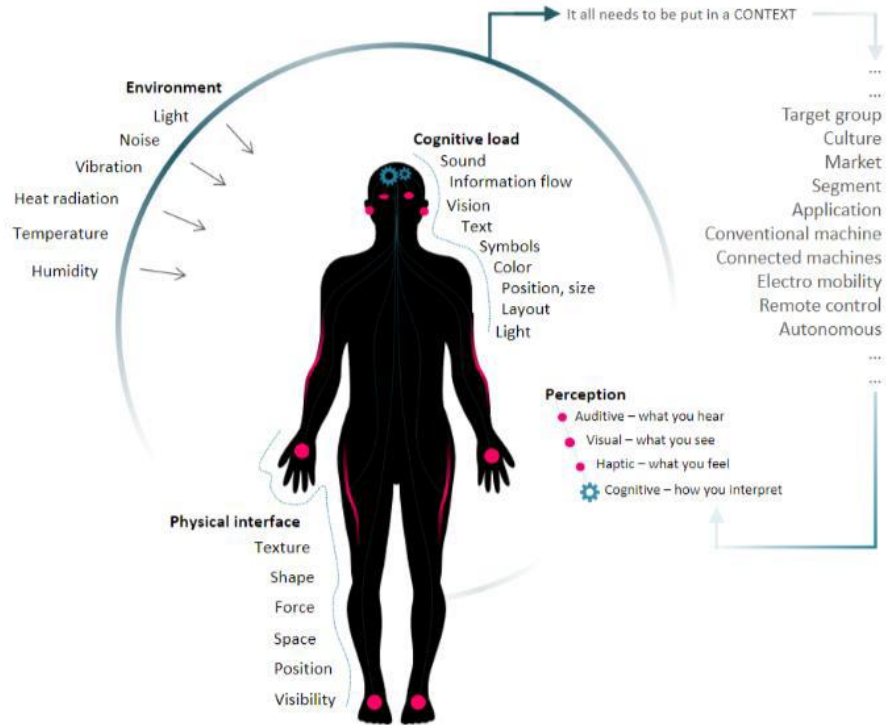

Volvo Construction Equipment

Remote Control Platform setup

Volvo Construction Equipment

Volvo Construction Equipment