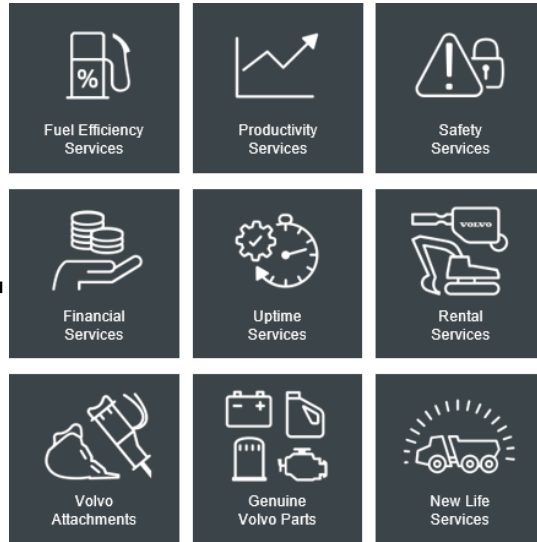

VOLVO CONSTRUCTION EQUIPMENT BUILDING TOMORROW

Remote Operation

Volvo Construction Equipment

I am Rose-Marie Hellqvist.

I work as an UX Engineer at Volvo Construction Equipment.

My focus areas are Automation and Remote Operating out of an Human Factor perspective.

VOLVO
VOLVO GROUP

Part of the Volvo Group

What we do

Within 11 Business Areas Volvo Group offers trucks, buses, construction equipment, power solutions for marine and industrial applications, financing and services that increase our customers' uptime and productivity.

We contribute to the development of electrified and autonomous solutions for the benefit of customers, society and for the environment.

We are a total solution provider

Machines

Services

Premium experience