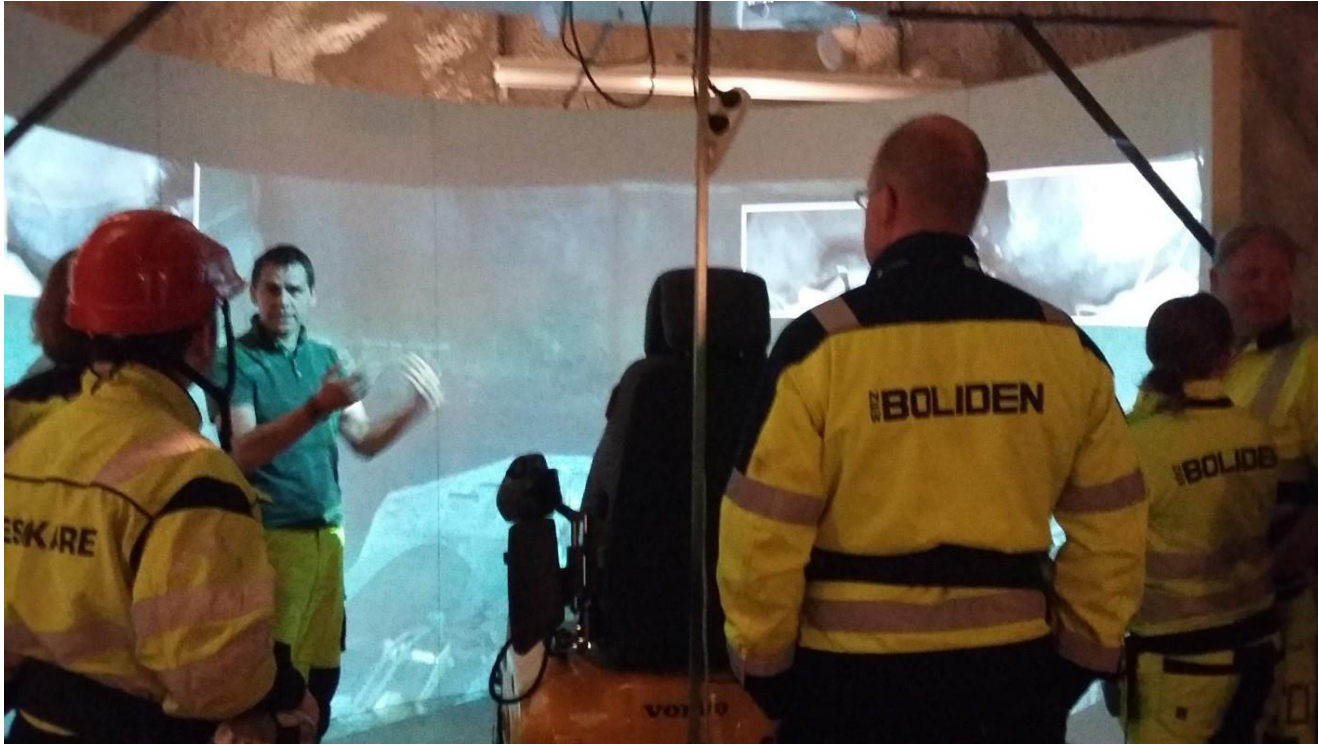

VOLVO CONSTRUCTION EQUIPMENT BUILDING TOMORROW

Remote Operation

Volvo Construction Equipment

I am Rose-Marie Hellqvist.

I work as an UX Engineer at Volvo Construction Equipment.

My focus areas are Automation and Remote Operating out of an Human Factor perspective.

Volvo Construction Equipment

Remote Control Platform setup

Volvo Construction Equipment

Volvo Construction Equipment