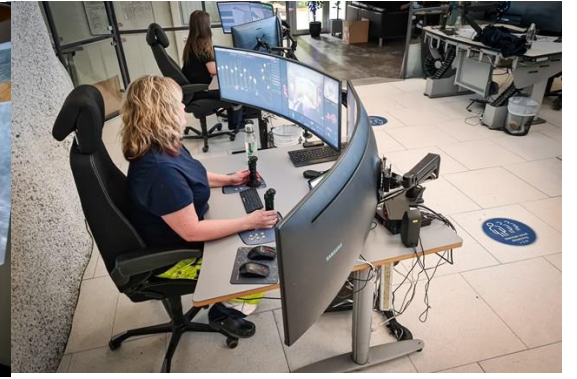

Volvo Construction Equipment