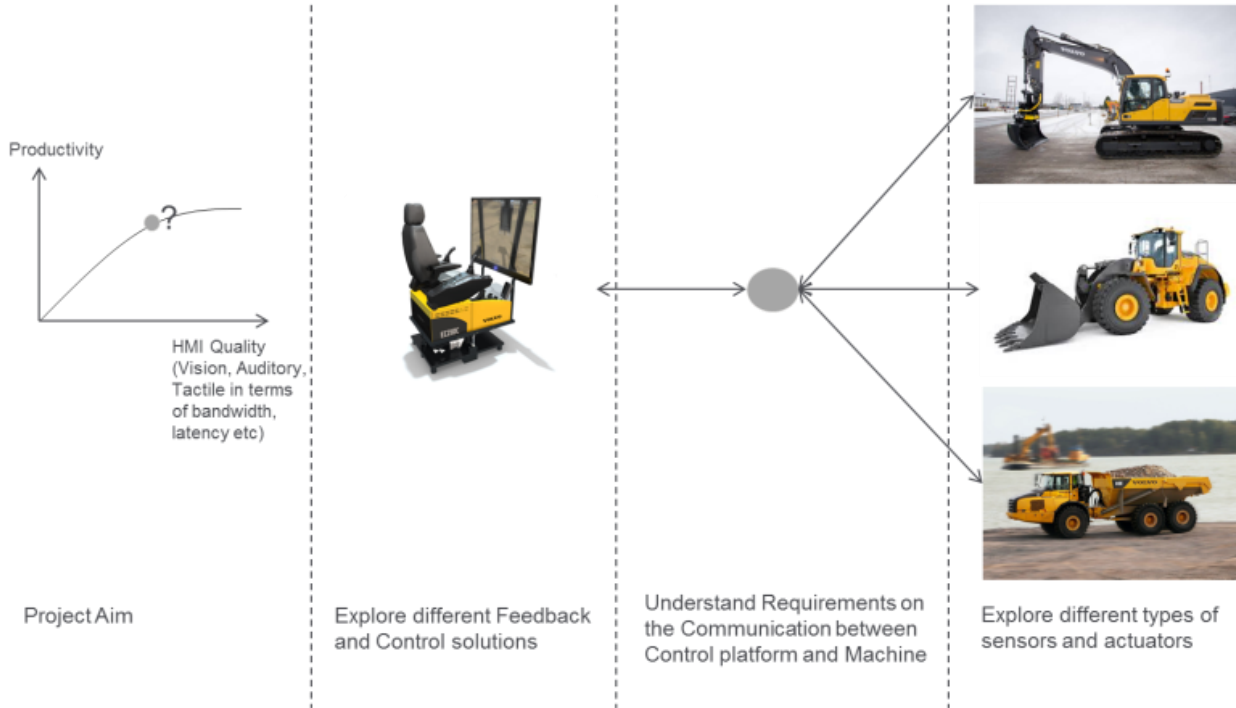

VOLVO CONSTRUCTION EQUIPMENT BUILDING TOMORROW

Remote Operation

Volvo Construction Equipment

I am Rose-Marie Hellqvist.

I work as an UX Engineer at Volvo Construction Equipment.

My focus areas are Automation and Remote Operating out of an Human Factor perspective.

Volvo Construction Equipment

Remote Control Platform setup

Volvo Construction Equipment

Volvo Construction Equipment